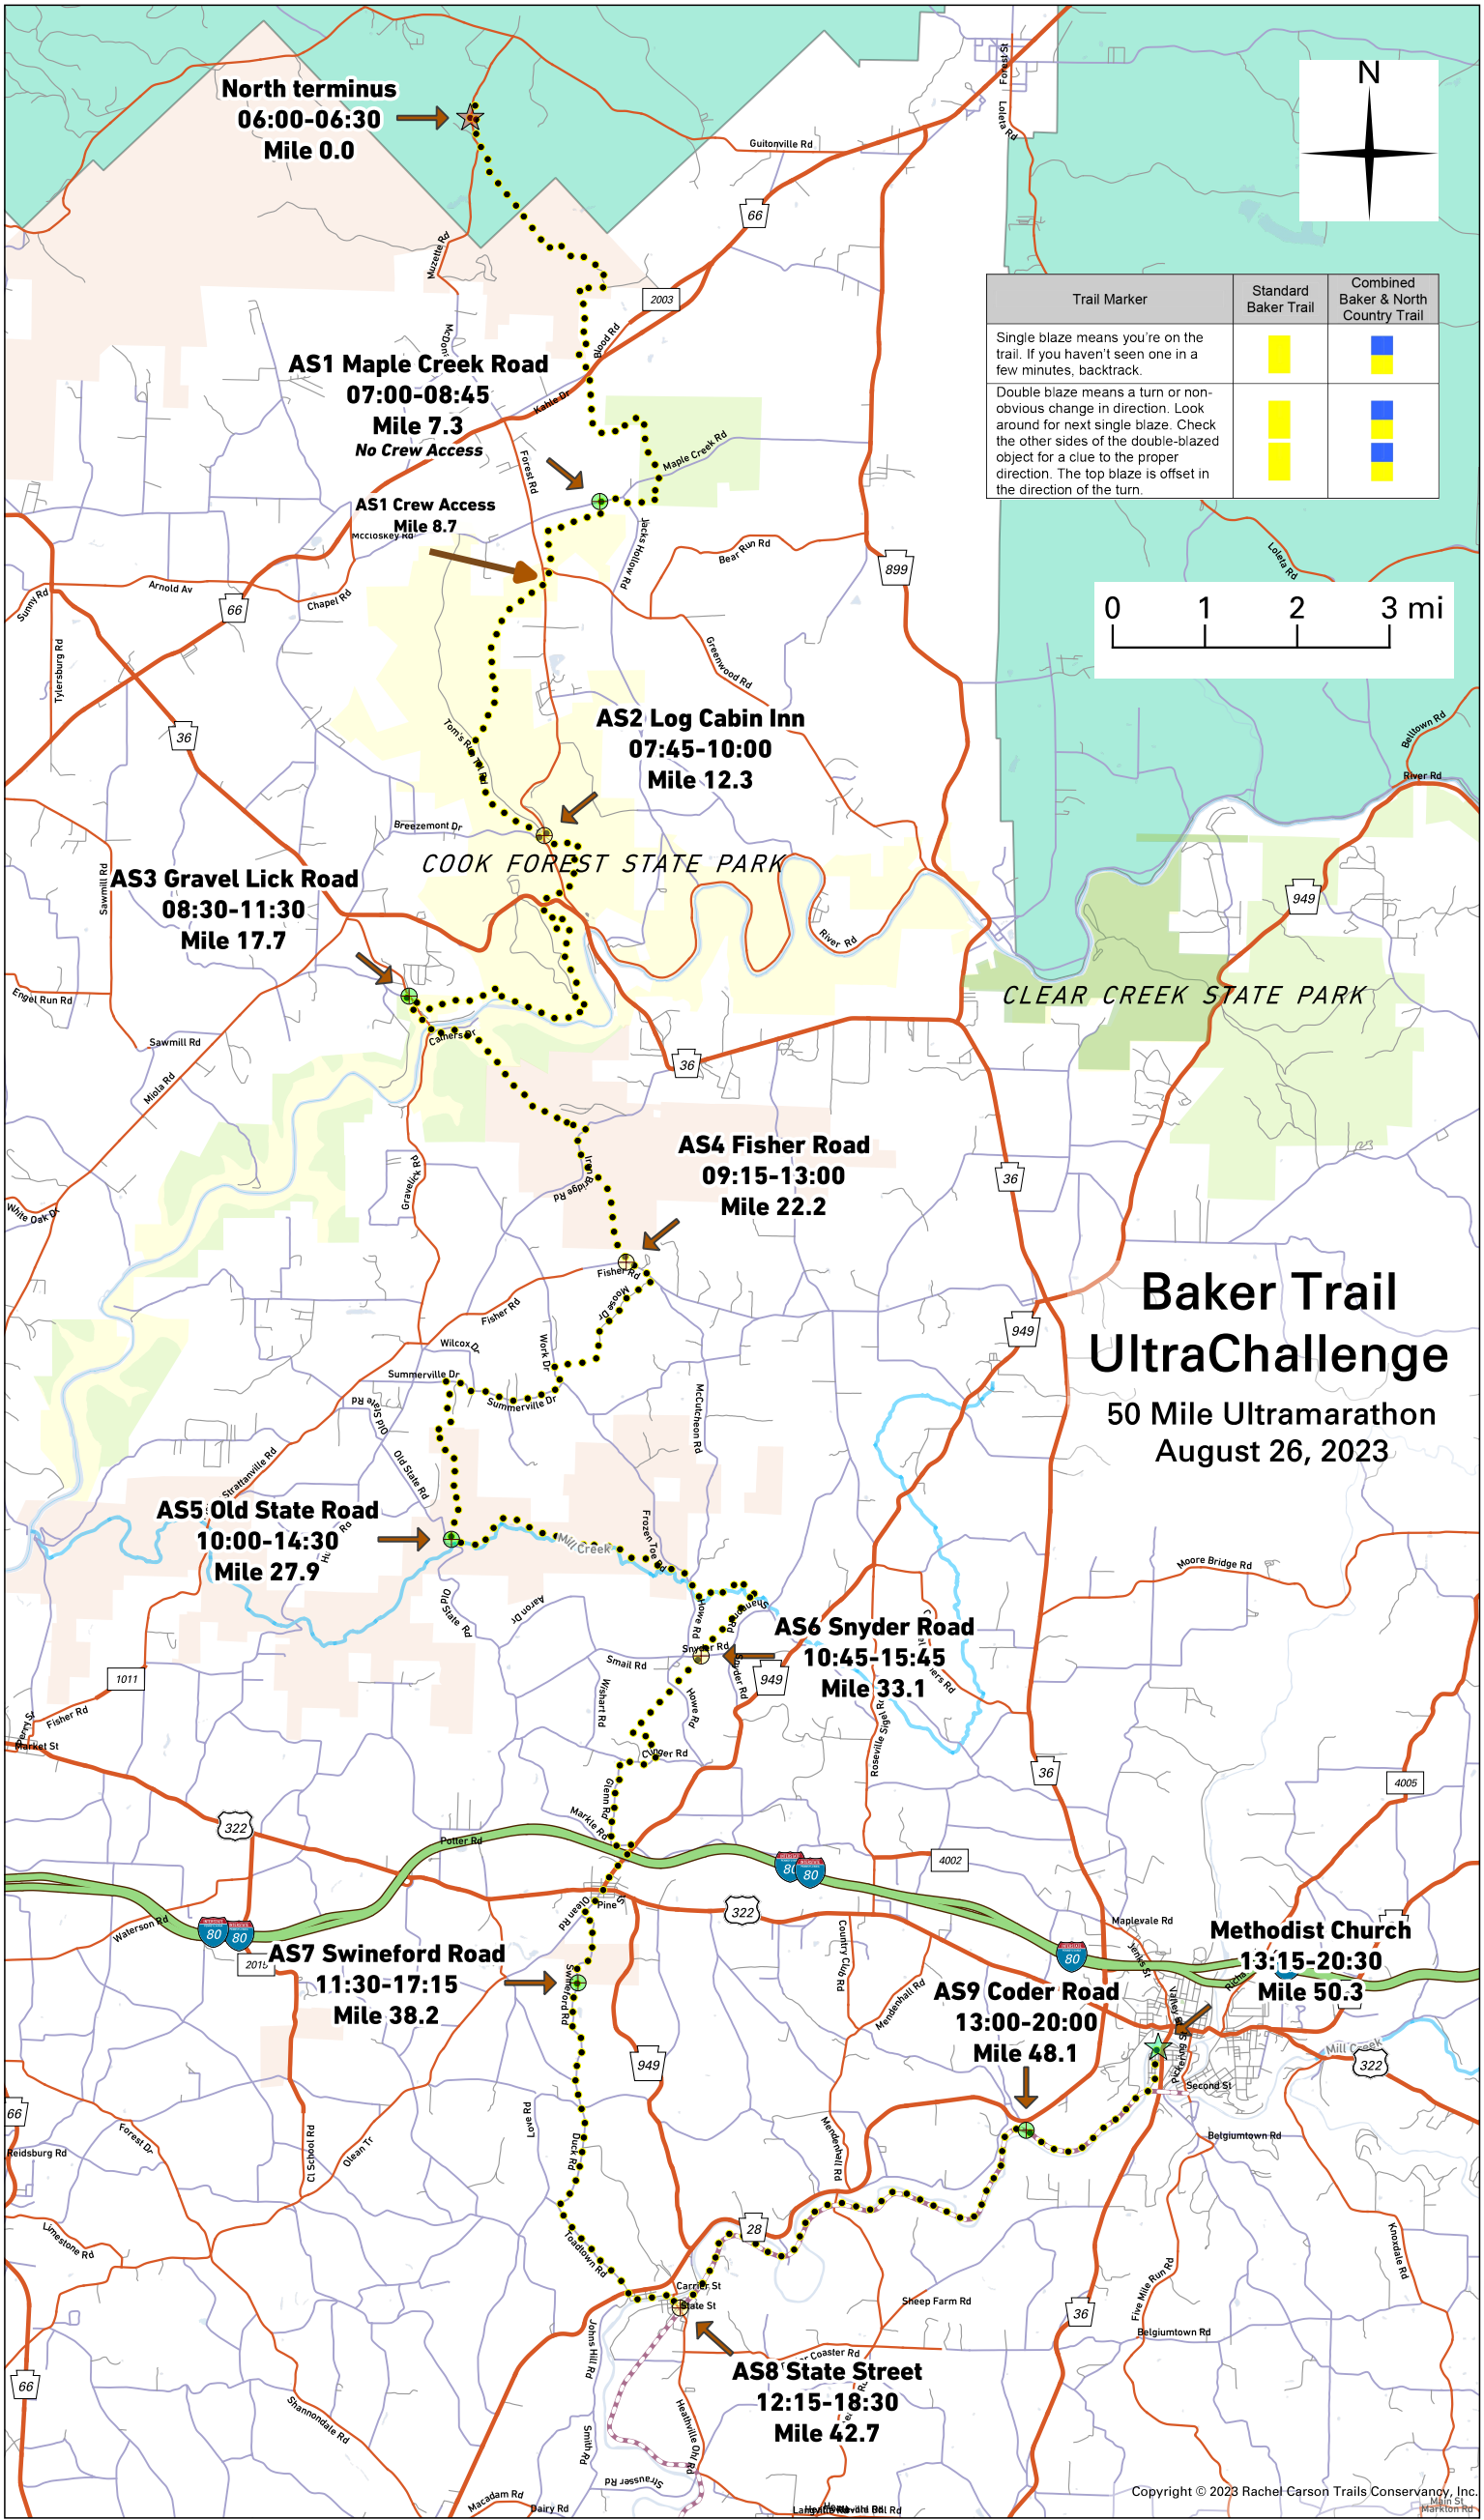

Trail Marker	Standard Baker Trail	Combined Baker & North Country Trail
Single blaze means you're on the trail. If you haven't seen one in a few minutes, backtrack.		
Double blaze means a turn or non-obvious change in direction. Look around for next single blaze. Check the other sides of the double-blazed object for a clue to the proper direction. The top blaze is offset in the direction of the turn.		

North terminus
06:00-06:30
Mile 0.0

AS1 Maple Creek Road
07:00-08:45
Mile 7.3
No Crew Access

AS1 Crew Access
Mile 8.7

AS2 Log Cabin Inn
07:45-10:00
Mile 12.3

AS3 Gravel Lick Road
08:30-11:30
Mile 17.7

AS4 Fisher Road
09:15-13:00
Mile 22.2

AS5 Old State Road
10:00-14:30
Mile 27.9

AS6 Snyder Road
10:45-15:45
Mile 33.1

AS7 Swineford Road
11:30-17:15
Mile 38.2

AS9 Coder Road
13:00-20:00
Mile 48.1

AS8 State Street
12:15-18:30
Mile 42.7

Baker Trail UltraChallenge

50 Mile Ultramarathon
August 26, 2023

Methodist Church
13:15-20:30
Mile 50.3